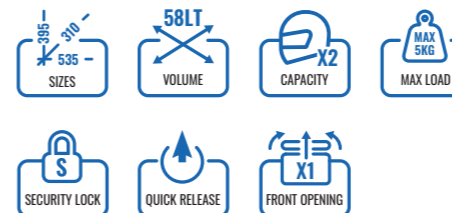

MODEL - X GSA

Top case
Top cases

44lt

58lt

attacks

aluminum

waterproof

lock system

push block

Specifiche tecniche / Technical specifications

SMALL

44lt Cod. TCGS10
405 x 395 x 310mm
Top case weight: 6,2 Kg

INFO

LARGE

58lt Cod. TCGS11
535 x 395 x 310mm
Top case weight: 7,2 Kg

INFO

Black Aluminum body ●

Black corners ●

OPTIONAL

BMW Original Frames
*VARIABLE

Helmet cable
CAV099

Backrest
TC0054

Mat
TA0044

Handles 44lt - 58lt
ASSC008 - ASSC009

Inner Bag expandible 33-55lt
BI0002

Inner Bag 44lt
BI0007 - BI007A

Inner Bag 58lt
BI0008 - BI008A