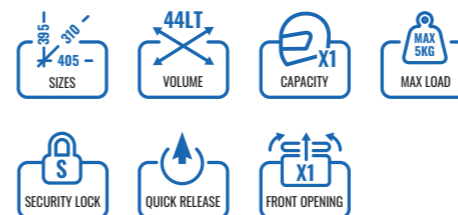

INFO

LARGE

58lt Cod. TCGS11G
535 x 395 x 310mm
Top case weight: 7,2 Kg