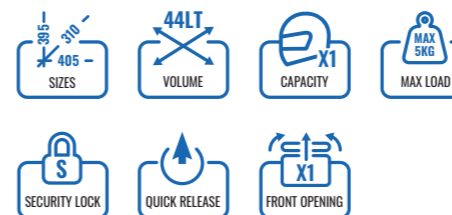

lock system

push block

Specifiche tecniche / Technical specifications

SMALL

44lt Cod. TCGS10
405 x 395 x 310mm
Top case weight: 6,2 Kg

INFO

LARGE

58lt Cod. TCGS11
535 x 395 x 310mm
Top case weight: 7,2 Kg