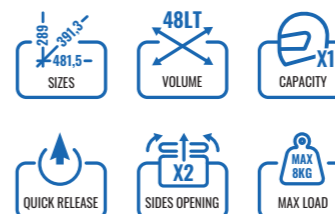

INFO

Raw or Black Aluminum body

Black Corners

OPTIONAL ACCESSORI

BMW Original Frames
*VARIABLE

Helmet cable
CAV099

Outer Bag 15lt
BI0004

Handles 41/48lt
ASSC006 - ASSC007

Inner Bag 41lt
BI0011 - BI011A

Inner Bag 48lt
BI0012 - BI012A