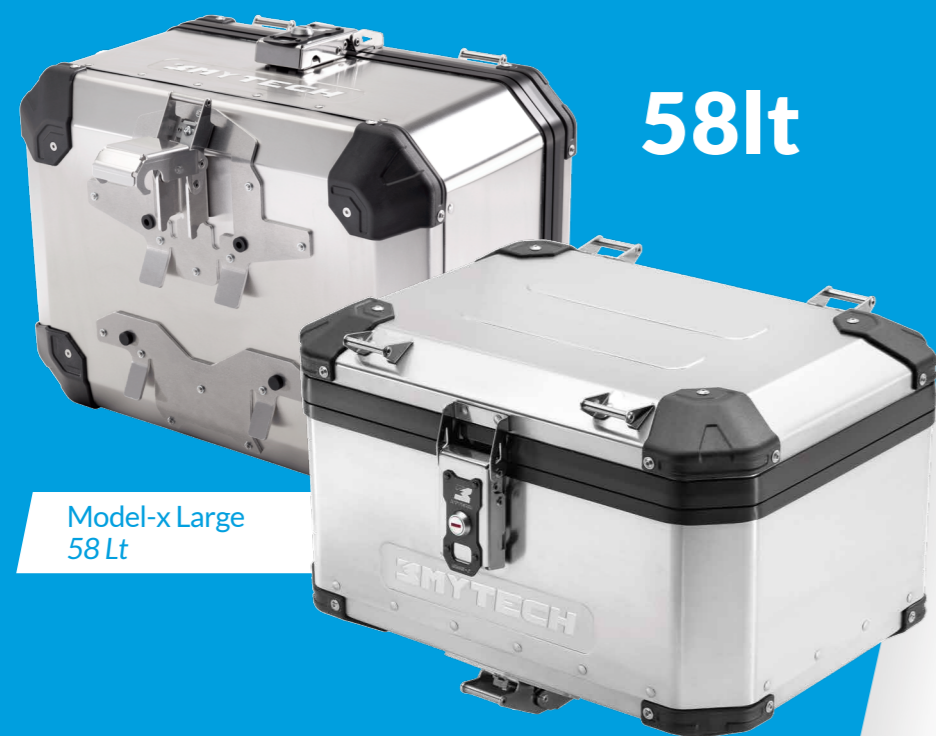

Rotor lock 6pz
ROT006X

Rotor lock 9pz
ROT009X

MODEL - X GSA

Top case
Top cases

44lt

Model-x Small
44 Lt

58lt

Model-x Large
58 Lt

attacks

raw alu

waterproof

lock system

push block

Specifiche tecniche / Technical specifications

SMALL

44lt Cod. TCGS10G
405 x 395 x 310mm
Top case weight: 6,2 Kg