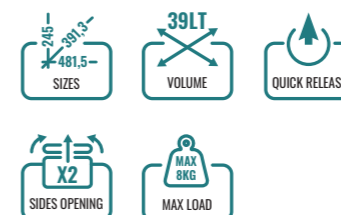

INFO

LARGE

41lt Cod. VS012G
481.5x 289 x391.3mm
Weight: 6,5 Kg

48lt Cod. VD012G
481.5x 289 x391.3mm
Weight: 6,8 Kg