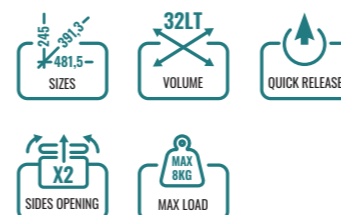

MODEL - X RAW

Valigie laterali
Side suitcase

32 - 39lt

41 - 48lt

raw alu

waterproof

lock system

push block

Specifiche tecniche / Technical specifications

SMALL

32lt Cod. VS013G
481.5x 245 x391.3mm
Weight: 6 Kg

39lt Cod. VD013G
481.5x 245 x391.3mm
Weight: 6,3 Kg

INFO

INFO

LARGE

41lt Cod. VS012G
481.5x 289 x391.3mm
Weight: 6,5 Kg

48lt Cod. VD012G
481.5x 289 x391.3mm
Weight: 6,8 Kg

INFO

INFO

Raw Aluminum body

OPTIONAL ACCESSORI