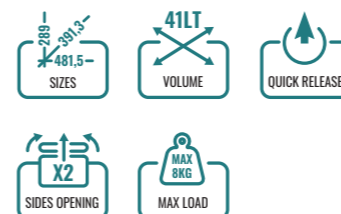

MODEL - X RAW

Valigie laterali
Side suitcase

32 - 39lt

41 - 48lt

raw alu

waterproof

lock system

push block

Specifiche tecniche / Technical specifications

SMALL

32lt Cod. VS013G
481.5x 245 x391.3mm
Weight: 6 Kg

39lt Cod. VD013G
481.5x 245 x391.3mm
Weight: 6,3 Kg

INFO

INFO

LARGE

41lt Cod. VS012G
481.5x 289 x391.3mm
Weight: 6,5 Kg

48lt Cod. VD012G
481.5x 289 x391.3mm
Weight: 6,8 Kg

INFO

INFO

Raw Aluminum body

OPTIONAL ACCESSORI