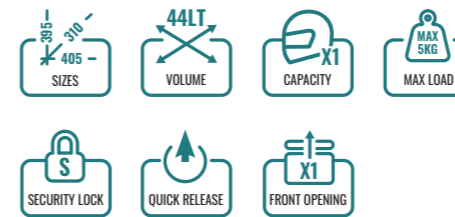

INFO

LARGE

58lt Cod. TC013G
535 x 395 x 310mm
Top case weight: 7,2 Kg