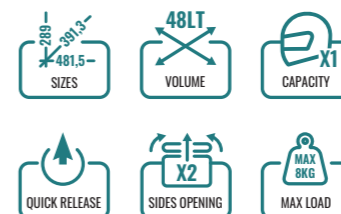

INFO

Raw Aluminum body

OPTIONAL ACCESSORI