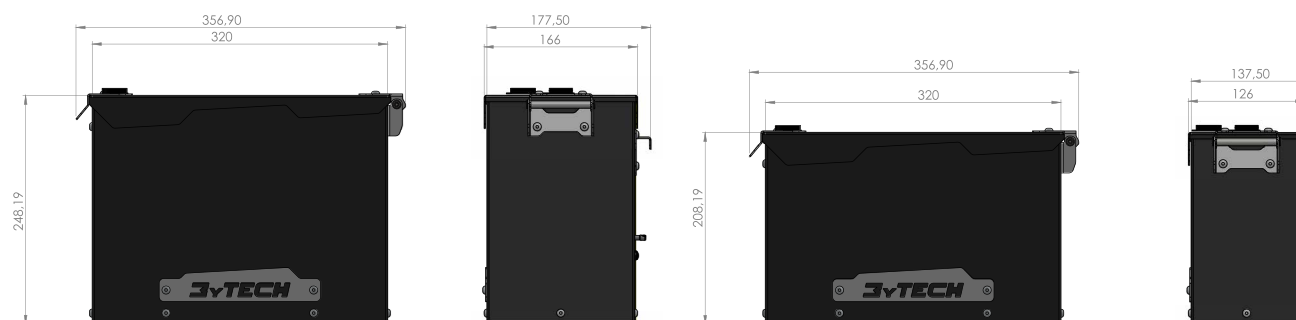

White ○

12lt

Valigia Smart Tank

Cod \* Variable

Gold ●

12lt

7,5lt